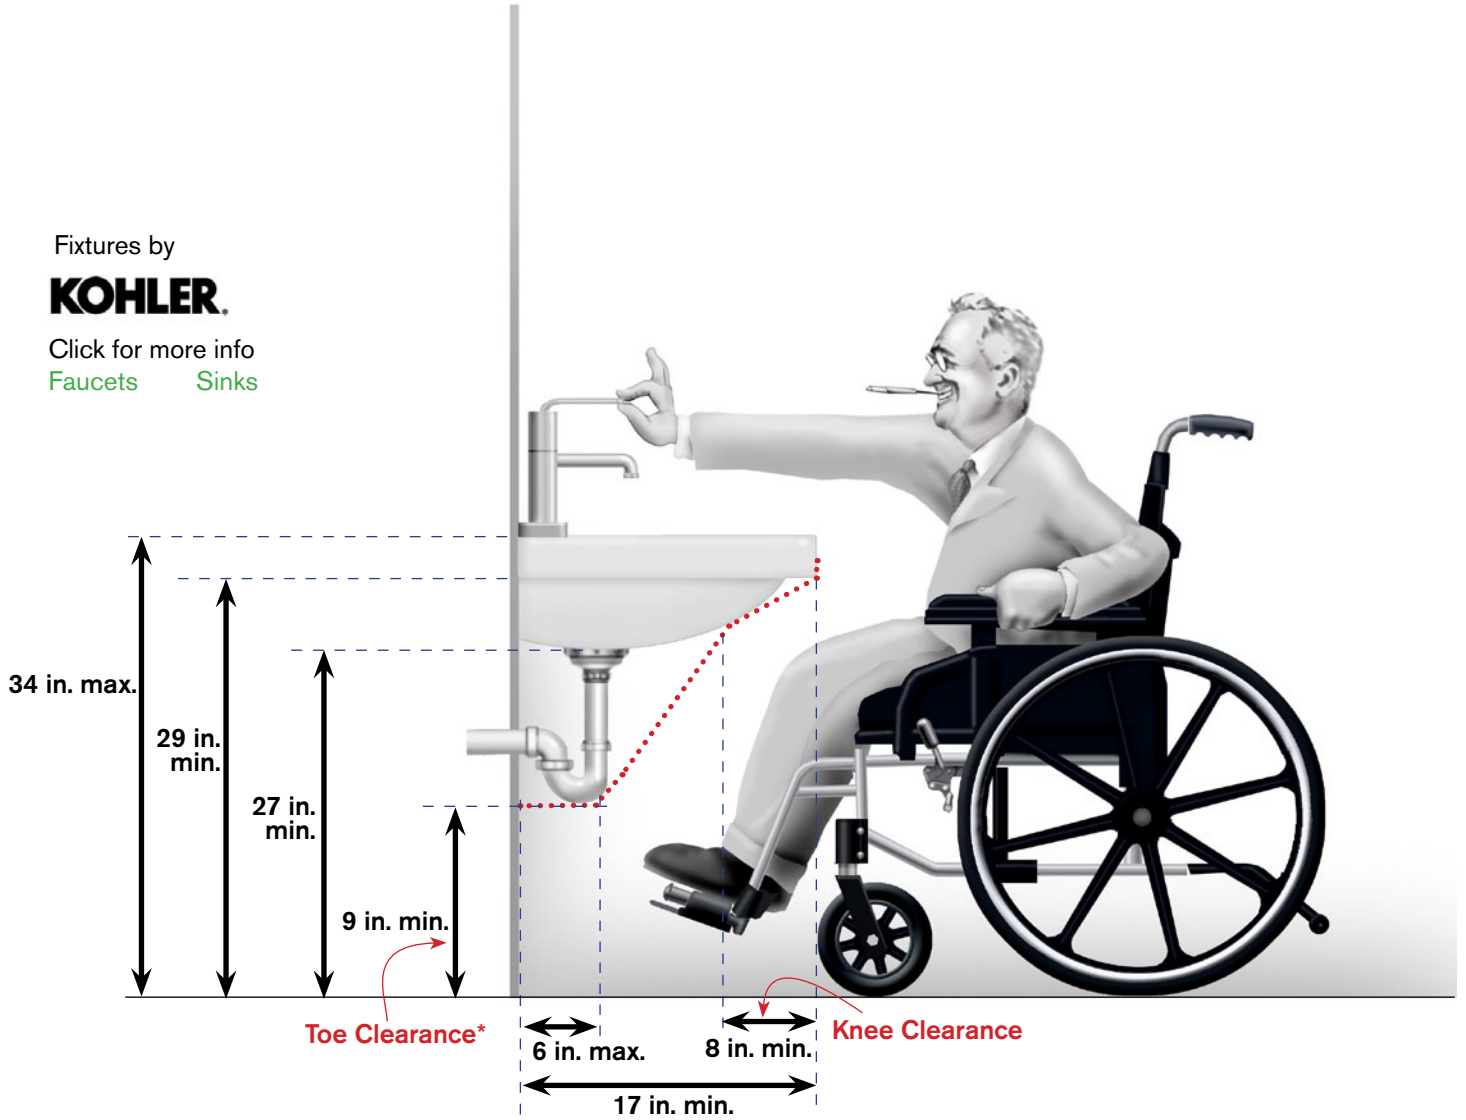

Accessible Lavatory Clearances

Fixtures by

KOHLER.

Click for more info

Faucets Sinks

* If a minimum of 9 in. toe height is provided, a maximum of 6 inches of the 48 inches clear floor space is required at the fixture may extend into the toe space.