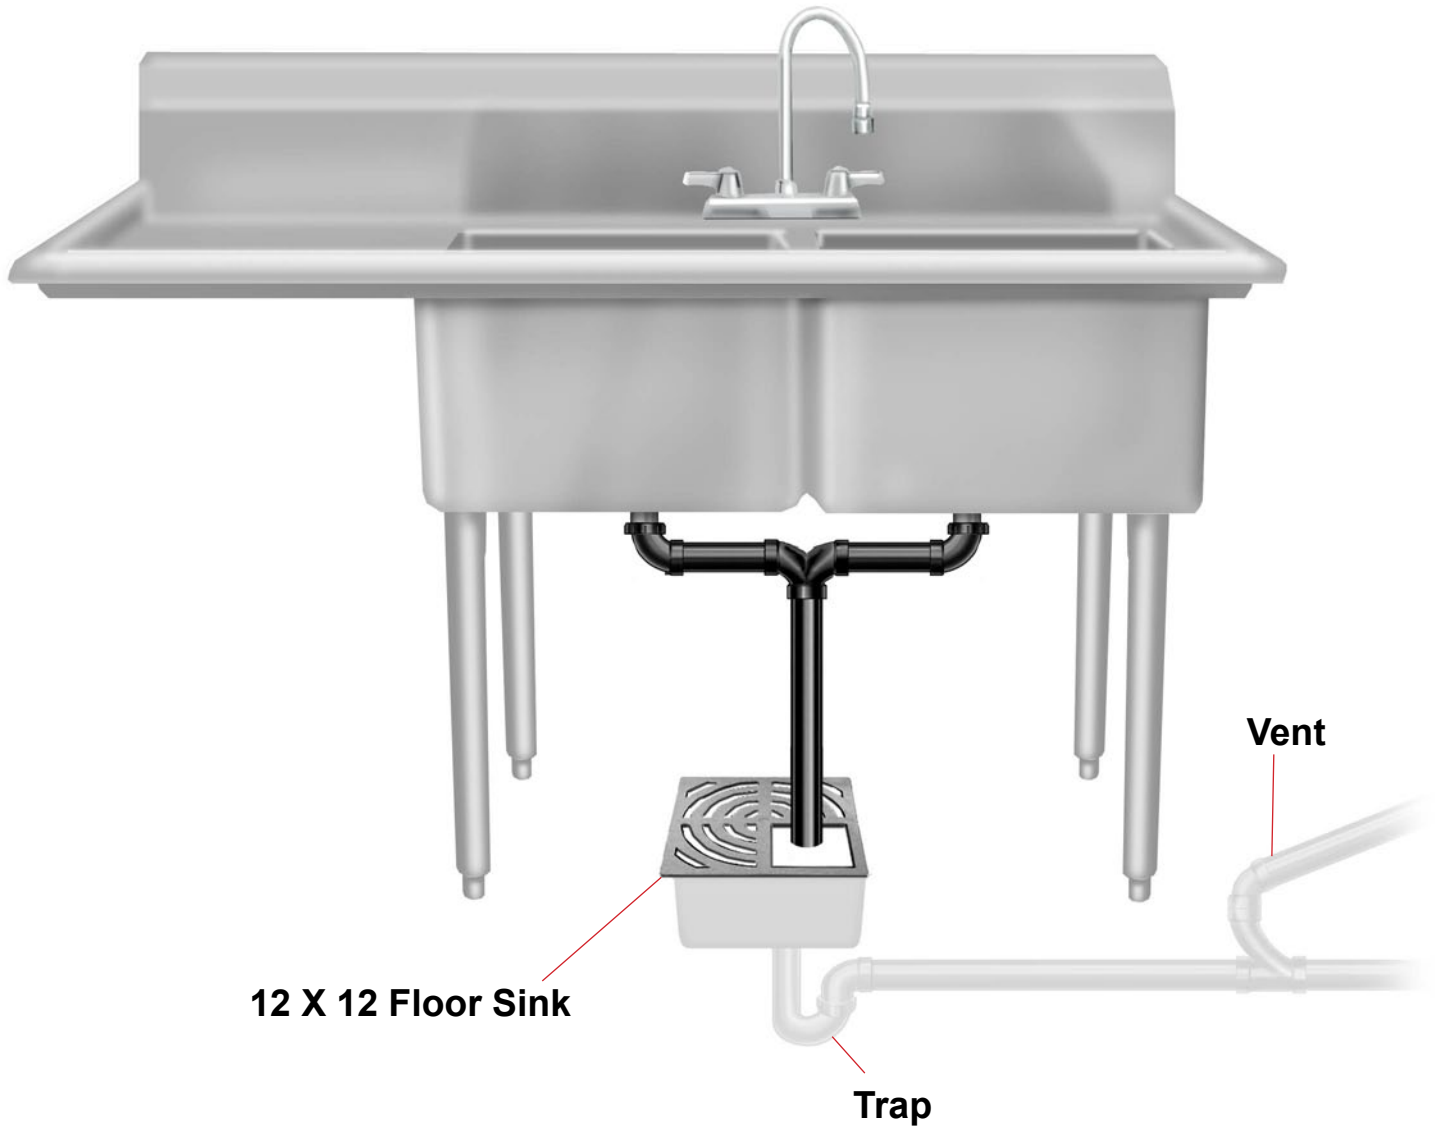

## 2 Compartment Food Prep Sink with Indirect Drain

12 X 12 Floor Sink

Trap

Vent